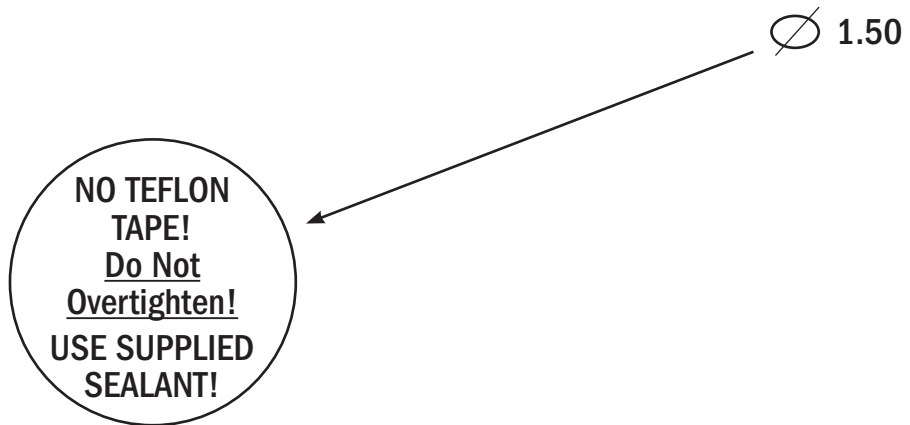

3210-369 GUARDIAN VALVE LABEL

NOTE: LABEL IS YELLOW GLOSS
WITH BLACK PRINTING